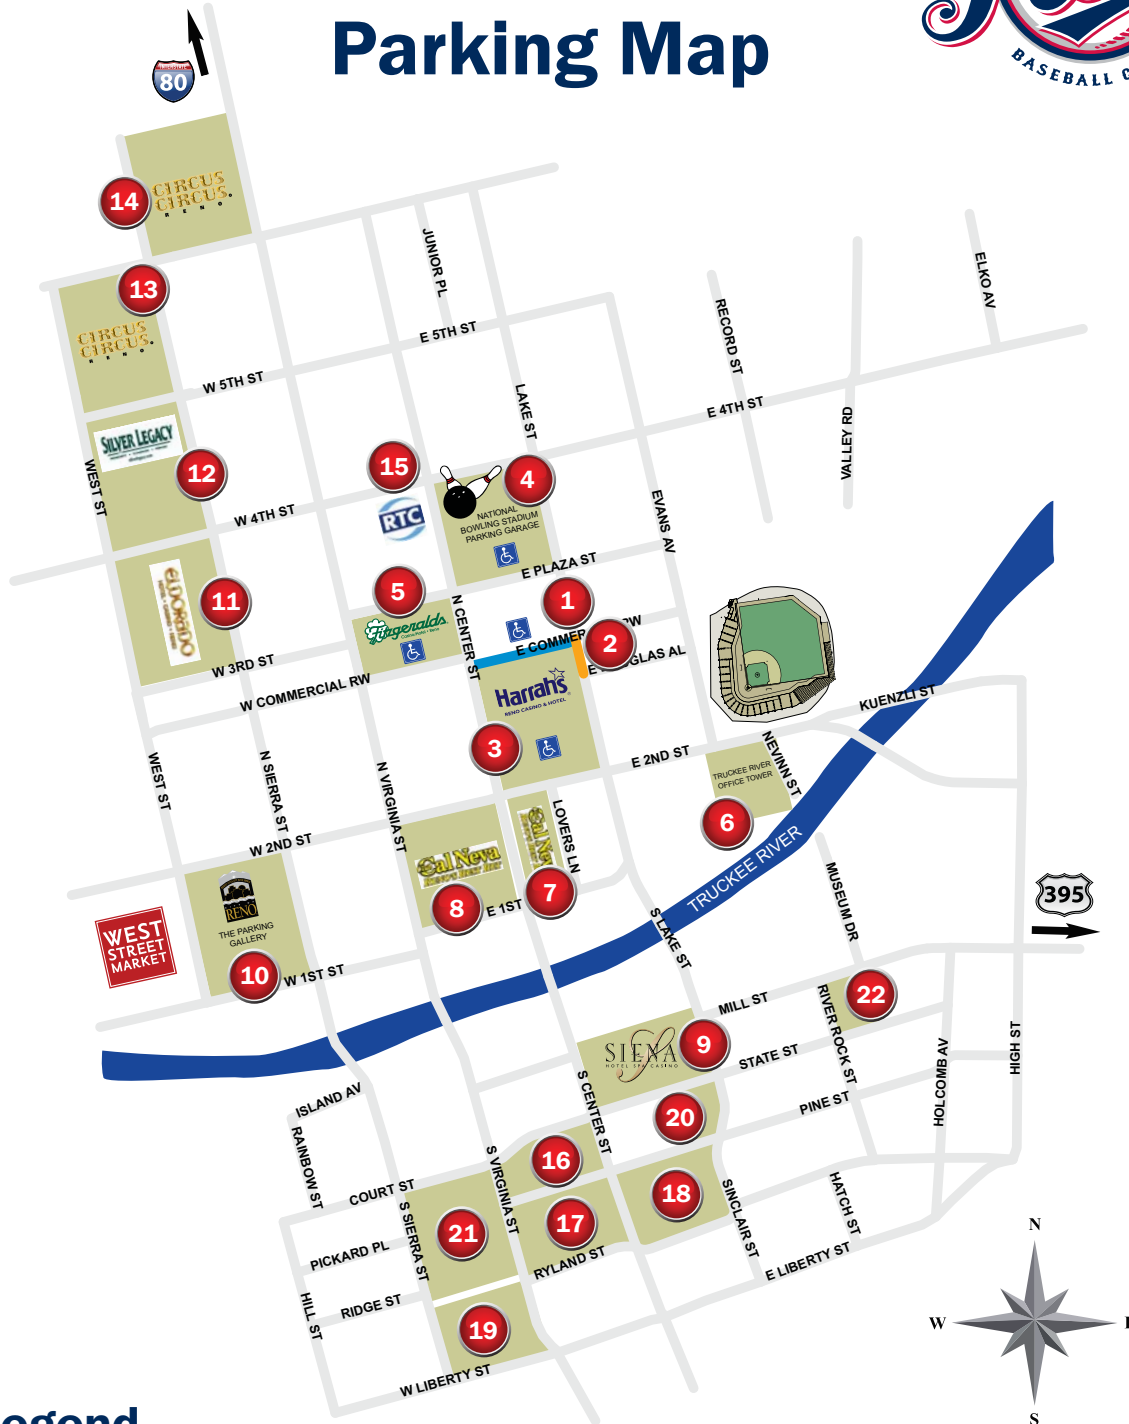

Reno Aces Ballpark Parking Map

Legend

1. ■ Bagged Meter parking - accessible parking.
2. ■ Valet parking for suite ticket holders and accessible parking.
3. ■ Harrah's Parking Garage entrance on Center Street.
4. ■ National Bowling Stadium entrance on 4th Street.
5. ■ Fitzgerald's Parking Garage entrance on Center/Plaza Streets.
6. ■ Truckee River Office Tower entrance on NevInn Street.
7. ■ Cal Neva Parking Garage (1) entrance on Center Street.
8. ■ Cal Neva Parking Garage (2) entrance on Center Street.
9. ■ Siena Hotel Parking Garage entrance on Lake Street.
10. ■ The Parking Gallery entrance on First Street.
11. ■ Eldorado Parking Garage entrance on Sierra Street.
12. ■ Silver Legacy Parking Garage entrance on Sierra Street.
13. ■ Circus Circus Parking Garage (1) entrance on Sierra Street.
14. ■ Circus Circus Parking Garage (2) entrance on Sierra Street.
15. ■ RTC CITICENTER Transit Hub - NO PARKING AVAILABLE
16. ■ Parking Available Friday after 6 p.m. and weekends.
17. ■ Wells Fargo Parking Lot - evenings and weekends.
18. ■ Liberty Center Garage entrance on Ryland Street - after 5 p.m. and on weekends.
19. ■ Nevada State Bank Lot - evenings and weekends.
20. ■ Parking Lot entrance on Pine Street.
21. ■ Washoe County Lot entrance on Sierra Street - after 5 p.m. and on weekends.
22. ■ Parking Lot entrance on Mill Street.

 Metered parking is available on surface streets.
 Metered parking is FREE after 6 p.m., weekends and holidays.